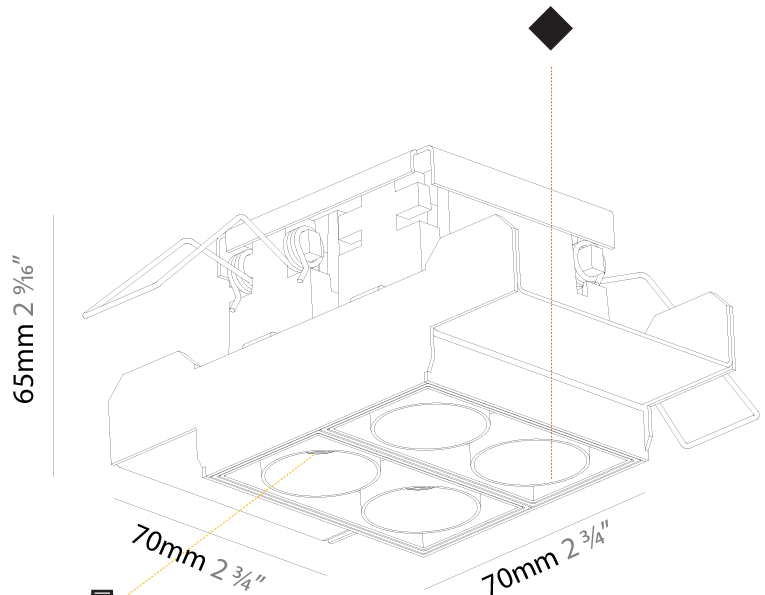

PHYSICAL

Shape: Rectangle
Length (mm): 70
Length (in): 2 ¾
Width (mm): 70
Width (in): 2 ¾
Height (mm): 65
Height (in): 2 9/16
Ceiling Thickness (mm): 12.5
Ceiling Thickness (in): 1/2
Min. Recessing Depth (mm): 100
Min. Recessing Depth (in): 3 15/16
Light Distribution: Downlight
Weight (kg): 0.437
Weight (lbs): 0.96
Fixture Finish: SSR / BKV / CWI / CRY / HAB / UFT / ITA / RUA / FTG / MYG / LOD / PUS / FRO / FUP / KIA / POP / BLS / SPG / MEY / GOH / GUM / CHC / COM / ABZ / JAG / OBR / MOS / ROR
Fixture Material: Aluminum Die Cast
Cut-out Measurements: 82mm / 3 1/4" x 42mm / 1 5/8"
Upon Request: Unique Ceiling Thickness

ELECTRICAL

Lamp Type: LED (Zhaga Standard)
Input Wattage (W): 18
Total Output Wattage (W): 16.4
Dimming: Tri-Mode (Non-Dimming and Phase Dimming (120Vac only) and 0-10V Dimming)
Driver Included: No
Driver Location: Recessed Housing
Driver Type: Constant Current - Universal
Driver Class: Class 2
Housing: See components
Input Voltage (V): 120 - 277
Constant Current (MA): 1050

LED

Number of LEDs: 4
Color Temperature (°K): 2700 / 3000 / 3500 / 4000
Max. Delivered Lumen (lm): Max. 887
CRI: >90 CRI
Lamp Life (hrs): 50000
Upon Request: Special Color Temperature

OPTICAL

Reflector°: 8 / 18 / 34
Upon Request: Special Beam Angles

RATINGS AND CERTIFICATIONS

Certified By: CSA Certified to UL and CSA Standards

IP rating: IP20
Zaneen Group Inc. © 2024, T 1800-388-3382, F 416-247-9319, www.zaneen.com